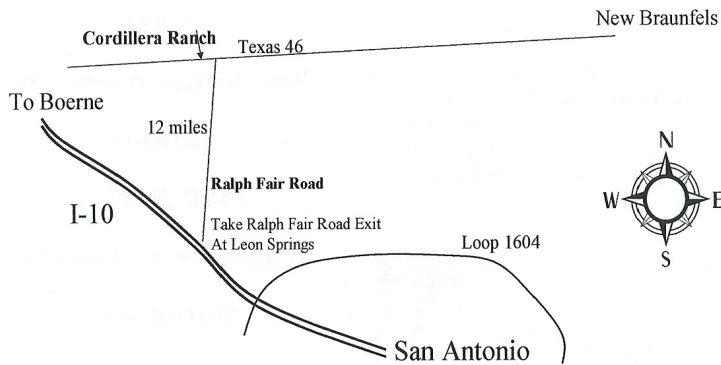

Happenings

CACTUS AND SUCCULENT SALE

**Saturday and Sunday,
September 29 and 30, 2007**

at

**the Home of
Jimmy and Ann Black
225 Greystone Circle
in Cordillera Ranch
Boerne, TX**

12 noon to 6 pm both days

Take IH-10 West out of San Antonio toward Boerne
Take the Ralph Fair Road Exit (~ 5 miles outside Loop 1604)
Turn right onto Ralph Fair Road (CR 3351)
Take RFR ~12 miles Texas 46
Turn Left onto 46 (see other map)

**Map to
Cordillera
Ranch**

830-336-4471

**For more info contact Ann:
830-336-4471 or annblack@gvtc.com**

William Bauta
SACXS Newsletter Editor
19502 Encino Gap
San Antonio, TX 78259